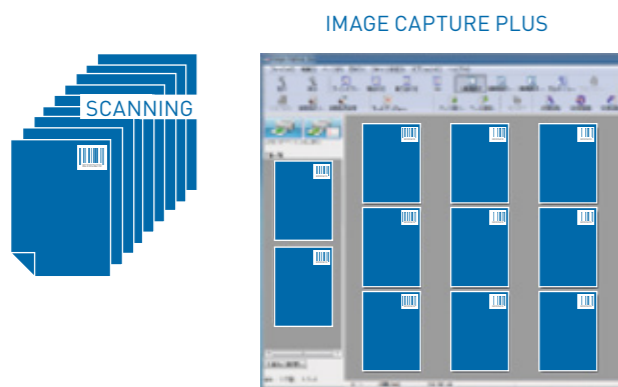

Easy document management

With Panasonic's Image Capture Plus technology, you can transfer scanned data to a PC in an image format. This means you can edit, switch or delete pages via a thumbnail interface. It also allows you to manage complicated scanned documents and file them easily.